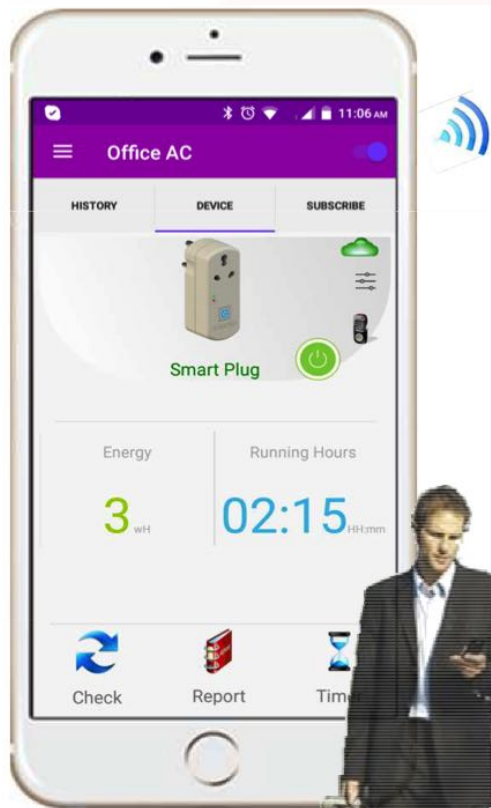

Home Automation: Smart Plug

Acs. Gysers, Washing Machines, Fridge etc

- ❖ 16 Amp Smart Plug for Next Generation
- ❖ Wi Fi Enabled
- ❖ Energy Monitoring
- ❖ Daily Running Hrs
- ❖ Operable through Smart Phone
- ❖ Multiple Scheduler / Timers
- ❖ Overheating Protection
- ❖ Report