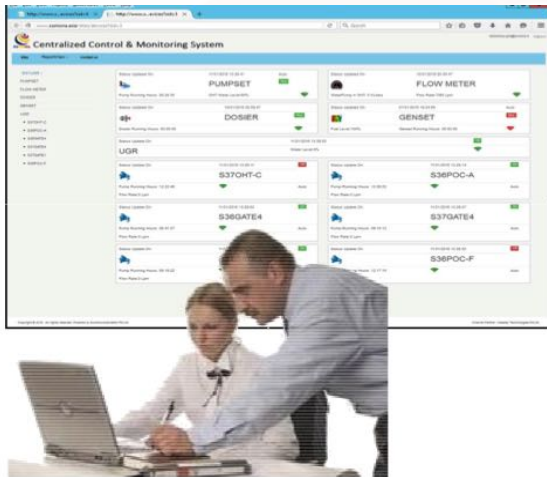

CCMS Based Street Light Management System

Internet based remote access

Cloud Access

- ❖ Section/Set of Street light operable
- ❖ Timer based Operations
- ❖ Current Consumption per Section
- ❖ Section wise Metering data
- ❖ Power Theft Protection with Current Limiter.
- ❖ CCMS based web server access
 - Remote Configuration of
 - Timer/s
 - Current Limiter
 - Detailed Reports
 - Alarm and Fault Notification

CCMS Based Street Light Management System

Cloud Access

- ❖ Individual Luminaire remotely operable
- ❖ Policy/Timer based Operations
- ❖ Dimmer Feature
- ❖ Current Consumption per Luminaire
- ❖ CCMS based web server access
- ❖ Alarm and Fault Notification
- ❖ Detailed Reports