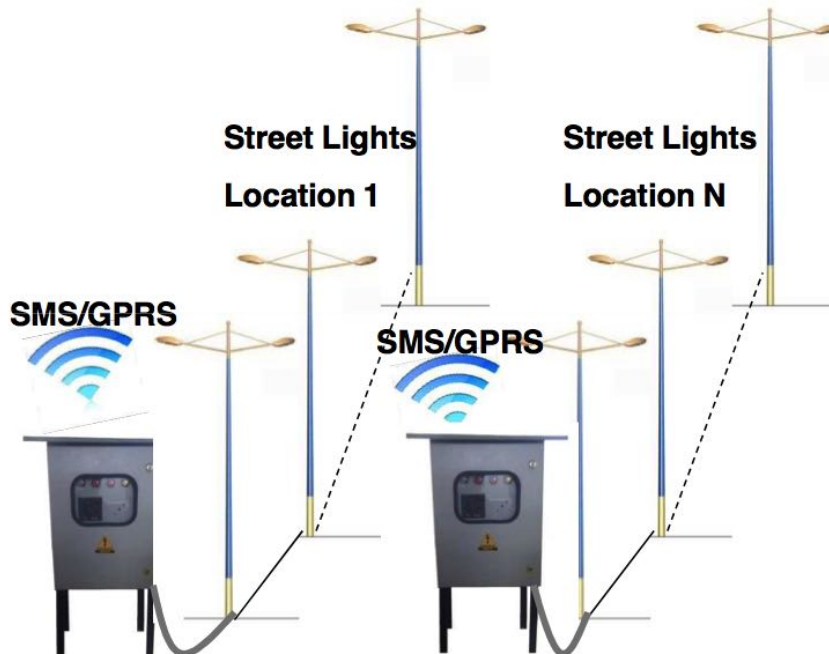

CCMS Based Street Light Management System

Internet based remote access

Cloud Access

- ❖ Section/Set of Street light operable
- ❖ Timer based Operations
- ❖ Current Consumption per Section
- ❖ Section wise Metering data
- ❖ Power Theft Protection with Current Limiter.
- ❖ CCMS based web server access
 - Remote Configuration of
 - Timer/s
 - Current Limiter
 - Detailed Reports
 - Alarm and Fault Notification

CCMS Based Street Light Management System

Cloud Access

- ❖ Individual Luminaire remotely operable
- ❖ Policy/Timer based Operations
- ❖ Dimmer Feature
- ❖ Current Consumption per Luminaire
- ❖ CCMS based web server access
- ❖ Alarm and Fault Notification
- ❖ Detailed Reports

Street Lights Location 1

Wi-Fi based
Communication

Street Lights Location 2